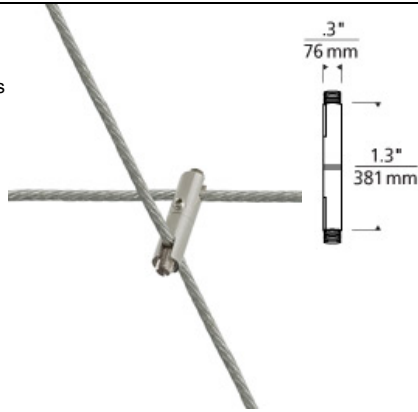

K A B L E L I T E

Kable Lite Power Jumpers

DESCRIPTION

Pair of power jumpers transfers power from one cable run to another. Includes 24" of insulating tubing to cover where cables cross.

WEIGHT

0.25lb / 0.11kg ±

ORDERING INFORMATION

700PARTD9 FINISH

- C CHROME
- S SATIN NICKEL

TECH LIGHTING®

7400 Linder Avenue
Skokie, Illinois 60077

T 847.410.4400
F 847.410.4500

Tech Lighting, L.L.C.

700PARTD9 _____