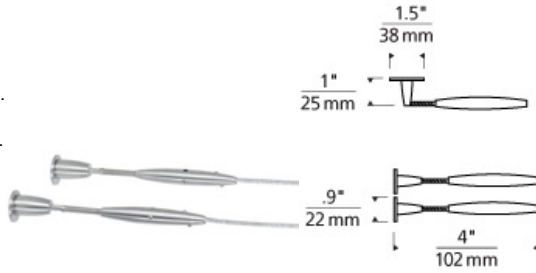

K A B L E L I T E

Kable Lite Soft Turnbuckles

DESCRIPTION

Stylish satin nickel turnbuckle. Turnbuckles tighten and secure the cables and provide the necessary tension for a clean look. For short, straight runs (runs under 20'). Mount to wall or ceiling. When ceiling mounted, cables drop 1" from ceiling. Pair. If mounting to metal, order isolating connectors (sold separately).

INSTALLATION

All turnbuckles include mounting hardware for drywall. Special hardware is available for brick, cement, or plaster surfaces (sold separately). For all runs of over twenty feet, turnbuckles should be reinforced with wood blocking behind the wall.

WEIGHT

0.4lb / 0.18kg ±

ORDERING INFORMATION

700KSOF TT LENGTH (A)	FINISH
1"	S SATIN NICKEL

TECH LIGHTING®

7400 Linder Avenue T 847.410.4400
 Skokie, Illinois 60077 F 847.410.4500

Tech Lighting, L.L.C.

700KSOF TT	____	____
FIXTURE TYPE:	_____	
JOB NAME:	_____	
NOTES:	_____	