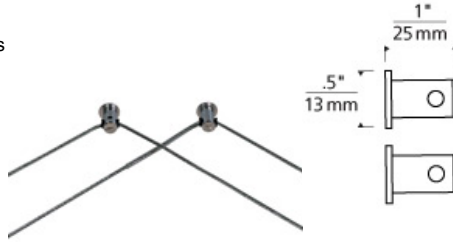

K A B L E L I T E

Kable Lite Wall Turn

DESCRIPTION

A wall turn attaches to a surface to make simple turns. Includes insulating tubing to cover where cables cross. Pair.

WEIGHT

0.2lb / 0.09kg ±

ORDERING INFORMATION

700KWSO01 FINISH

- C CHROME
- S SATIN NICKEL

TECH LIGHTING®

7400 Linder Avenue
Skokie, Illinois 60077

T 847.410.4400
F 847.410.4500

Tech Lighting, L.L.C.

700KWSO01 _____

FIXTURE TYPE: _____

JOB NAME: _____

NOTES: _____

_____

_____

_____

©2015 Tech Lighting, L.L.C. All Rights Reserved. The "Tech Lighting" graphic is a registered trademark of Tech Lighting, L.L.C. Tech Lighting reserves the right to change specifications for product improvements without notification.