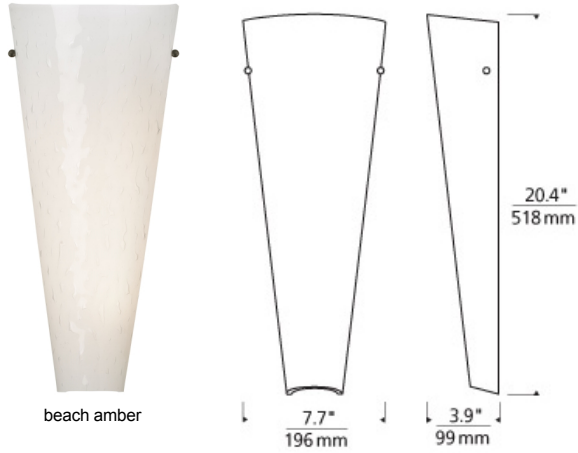

WALL COLLECTION

Larkspur Wall

DESCRIPTION

Cone shaped, slumped glass shade, rich with color and pattern. Provides ambient, up- and down-light. Rated for (1) 75w max, E26 medium based lamp (Not Included). LED version includes 16 watt, 1400 delivered lumens, 2700K LED modules. LED version dimmable with low-voltage electronic dimmer. ADA compliant.

INSTALLATION

This product can mount to either a 4" square electrical box with round plaster ring or an octagonal electrical box (not included).

WEIGHT

5lb / 2.27kg ±

ORDERING INFORMATION

700TDLRKS COLOR	FINISH	LAMP
A BEACH AMBER	Z ANTIQUE BRONZE	NO LAMP
W SURF WHITE	S SATIN NICKEL	-CF COMPACT FLUORESCENT 120V
		-CF277 COMPACT FLUORESCENT 277V
		-LED LED 2700K 120V
		-LED277 LED 2700K 277V