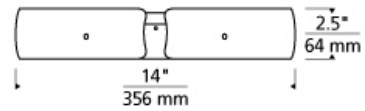

Lifo Flush

LED ADA T20

DESCRIPTION

The rounded, metal panels of the Lifo ceiling light by Tech Lighting come together to create a symmetrical, contemporary shade around the integrated LED light source. The simple use of negative space adds visual interest to this clean profile, offering a nice change from the classic circular ceiling light. Offered in a high gloss White or Gray finish, the exterior gleams. This Lifo light is ideal for complementing a modern bathroom, foyer, hallway or for light in a large installation with multiples throughout an expanse of commercial space. Damp-rated and dimmable, the Lifo ceiling light is 2.5" high and 14" in diameter. LED includes 22.4 watt 1174.6 delivered lumens 90 CRI 3000K LED module. Dimmable with a low-voltage electronic dimmer. 120v or 277v

WEIGHT

4.5-5lb / 2.04-2.27kg ±

white

gray

ORDERING INFORMATION

700FMLFO FINISH

LAMP

Y GRAY
W WHITE