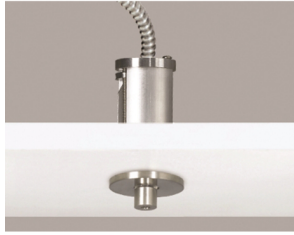

LINE - VOLTAGE PENDANTS / SUSPENSION

Line-Voltage Port Alone

DESCRIPTION

Minimal canopy. Can be installed in a range of locations. Includes integral junction box. Access to back of ceiling is not needed. For use with incandescent and GU24 base compact fluorescent pendants up to 30 lbs.

INSTALLATION

Mounts to Tech Lighting's special cylindrical junction box (included). Access to back of ceiling is not needed.

WEIGHT

0.6lb / 0.27kg ±

line-voltage port
alone

ORDERING INFORMATION

700TDFCP FINISH