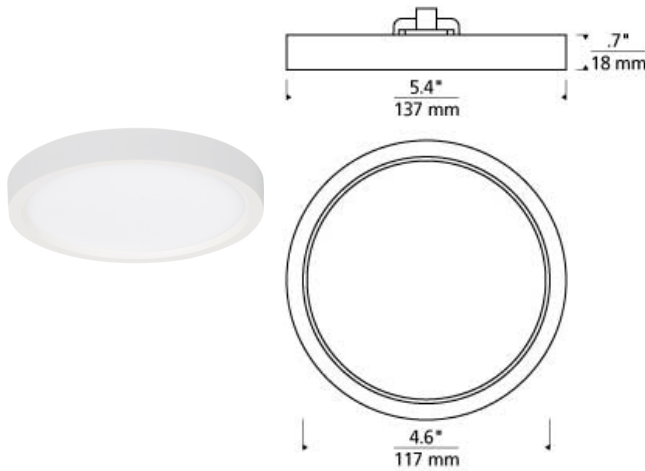

Lotus Round 5 Ceiling LED

DESCRIPTION

The Traverse Lotus flush mount by Tech Lighting offers a modern take on the surface mount with a clean and seamless design. Eliminating shadow or dark spots the Traverse Lotus 3000K LED delivers the optimal lighting performance. Traverse Lotus is available in both round and square shape each offering three sizes to choose from. Ideal for ambient or task lighting in residential or light commercial spaces. Dimmable down to 10% with ELV or Triac dimmer. ENERGY STAR qualified and Title 24 Compliant. Wet rated for shower ceiling installations. Includes 10 watt, 550 delivered lumens, 3000K LED module. Dimmable with most LED compatible ELV or triac dimmers. Can be mounted on wall or ceiling.

INSTALLATION

This product can mount to either a 4" square electrical box with round plaster ring or an octagonal electrical box (not included).

WEIGHT

0.5-0.5lb / 0.23-0.23kg ±

white

ORDERING INFORMATION

700FMLTS	SHAPE OR SIZE	LENGTH (A)	FINISH	LAMP
R	ROUND	5 5"	W WHITE	-LED930 INTEGRATED LED 90 CRI 3000K 120V (T24)