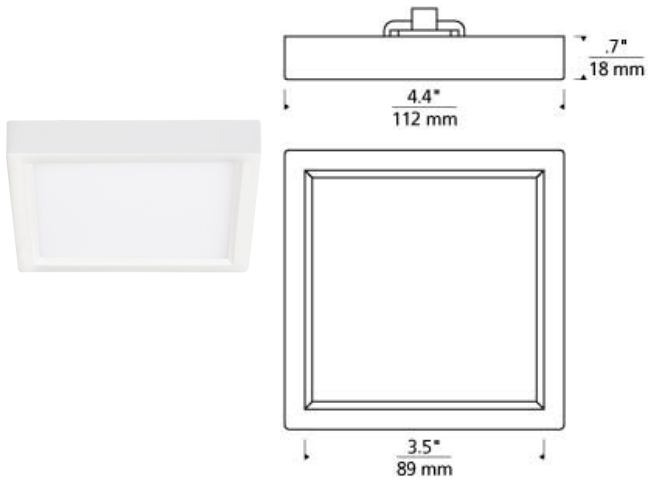

Lotus Square 4 Ceiling LED

DESCRIPTION

The Traverse Lotus flush mount by Tech Lighting offers a modern take on the surface mount with a clean and seamless design. Eliminating shadow or dark spots the Traverse Lotus 3000K LED delivers the optimal lighting performance. Traverse Lotus is available in both round and square shape each offering four different sizes to choose from. Ideal for ambient or task lighting in residential or light commercial spaces. Dimmable down to 10% with ELV or Triac dimmer. ENERGY STAR qualified and Title 24 Compliant. Wet rated for shower ceiling installations. Includes 10watt, 550 delivered lumens, 3000K LED module. Dimmable with most LED compatible ELV or triac dimmers. Can be mounted on wall or ceiling.

INSTALLATION

This product can mount to either a 4" square electrical box with round plaster ring or an octagonal electrical box (not included).

WEIGHT

0.5-0.5lb / 0.23-0.23kg ±