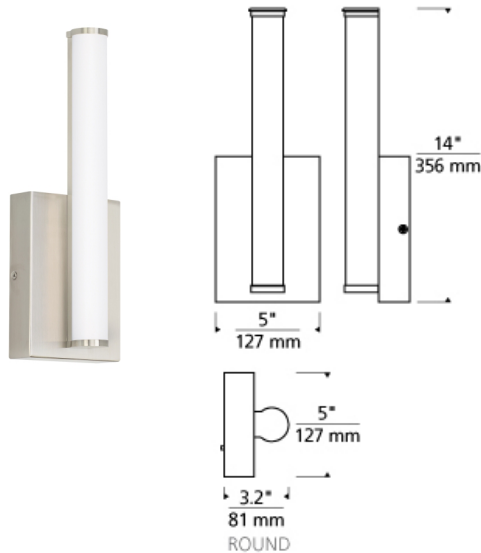

Lufe Round 14 Bath

LED ADA T20

DESCRIPTION

When a sleek, contemporary solution is in order, the Lufe Round Wall sconce light by Tech Lighting is the answer. Its soft, energy efficient integrated LED light delivers a 2700K or 3000K color temperature at 90 CRI. The lighting fixture's square backplate cleanly cradles the Frosted Acrylic lens and complements the circular end caps along with cleverly hidden hardware to finish the look. Perfect to use as bathroom lights, hallway lights, living room lights and bedroom lights, the Lufe Round Wall sconce light comes in a choice of either a Polished Chrome or Satin Nickel finish. Lufe Round Wall is 14" high and 5" wide with a 3.2" extension, making it ADA compliant. Damp-rated and dimmable. LED includes 13 watt 764 delivered lumens 90 CRI 2700K or 3000K LED module. Dimmable with a low-voltage electronic dimmer. Can be mounted up or down. ADA compliant. 120v or 277v.

WEIGHT

1.5-2lb / 0.68-0.91kg ±

chrome

satin nickel

ORDERING INFORMATION

| 700BCLUF | SHAPE OR SIZE | LENGTH (A) | FINISH | LAMP |
|----------|---------------|------------|----------------------------|--|
| R | ROUND | 14 14" | C CHROME S SATIN NICKEL | -LED927 INTEGRATED LED 90 CRI 2700K 120V -LED927-277 INTEGRATED LED 90 CRI 2700K 277V -LED930 INTEGRATED LED 90 CRI 3000K 120V -LED930-277 INTEGRATED LED 90 CRI 3000K 277V |