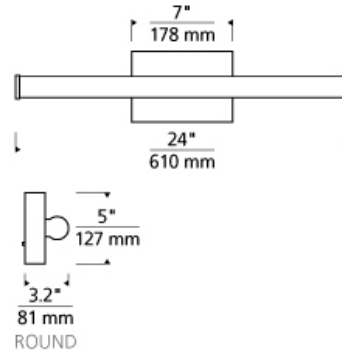

Lufe Round 24 Bath

LED ADA T20

DESCRIPTION

When a sleek, contemporary solution is in order, the Lufe Round cylindrical linear vanity bath light by Tech Lighting is the answer. Its soft, energy efficient integrated LED light delivers 2700K or 3000K at 90 CRI. The lighting fixture's rounded backplate cleanly cradles the Frosted Acrylic lens and complements the circular end caps along with cleverly hidden hardware to finish the look. The Lufe Round bath light comes in a choice of either a Polished Chrome or a Satin Nickel finish. Lufe Round is 5" high with a 3.2" extension, making it ADA compliant, and it's available in three lengths. 24", 36" and 48". All are damp-rated and dimmable. LED includes 23.3 watt 1676 delivered lumens 90 CRI 2700K or 3000K LED module. Dimmable with a low-voltage electronic dimmer. Mounts vertically or horizontally. ADA compliant. 120v or 277v.

WEIGHT

2-2.5lb / 0.91-1.13kg ±

satin nickel

ORDERING INFORMATION

700BCLUF	SHAPE OR SIZE	LENGTH (A)	FINISH	LAMP
R	ROUND	24 24"	C CHROME S SATIN NICKEL	-LED927 INTEGRATED LED 90 CRI 2700K 120V -LED927-277 INTEGRATED LED 90 CRI 2700K 277V -LED930 INTEGRATED LED 90 CRI 3000K 120V -LED930-277 INTEGRATED LED 90 CRI 3000K 277V