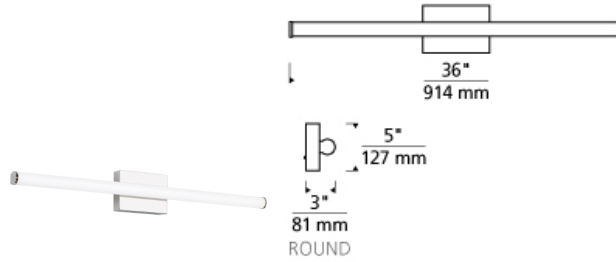

# Lufe Round 36 Bath

LED ADA T20

## DESCRIPTION

When a sleek, contemporary solution is in order, the Lufe Round cylindrical linear vanity bath light by Tech Lighting is the answer. Its soft, energy efficient integrated LED light delivers 2700K or 3000K at 90 CRI. The lighting fixture's rounded backplate cleanly cradles the Frosted Acrylic lens and complements the circular end caps along with cleverly hidden hardware to finish the look. The Lufe Round bath light comes in a choice of either a Polished Chrome or a Satin Nickel finish. Lufe Round is 5" high with a 3.2" extension, making it ADA compliant, and it's available in three lengths. 24", 36" and 48". All are damp-rated and dimmable. LED includes 34.5 watt 2458 delivered lumens 90 CRI 2700K or 3000K LED module. Dimmable with a low-voltage electronic dimmer. Mounts vertically or horizontally. ADA compliant. 120v or 277v.

## WEIGHT

2.5-3lb / 1.13-1.36kg ±

chrome

## ORDERING INFORMATION

700BCLUF	SHAPE OR SIZE	LENGTH (A)	FINISH	LAMP
R	ROUND	36 36"	C CHROME S SATIN NICKEL	-LED927 INTEGRATED LED 90 CRI 2700K 120V -LED927-277 INTEGRATED LED 90 CRI 2700K 277V -LED930 INTEGRATED LED 90 CRI 3000K 120V -LED930-277 INTEGRATED LED 90 CRI 3000K 277V