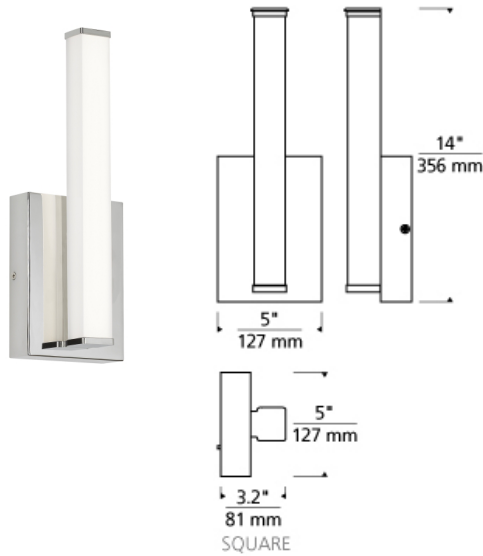

Lufe Square 14 Bath

LED ADA T20

DESCRIPTION

When a sleek, contemporary solution is in order, the Lufe Square Wall rectilinear sconce light by Tech Lighting is the answer. Its soft, energy efficient, integrated LED light delivers a 2700K or 3000K color temperature at 90 CRI. The lighting fixture's substantial, rectangular backplate cleanly cradles the Frosted Acrylic lens and complements the angular end caps along with cleverly hidden hardware to finish the look. Choose either a Polished Chrome or a Satin Nickel finish. The Lufe Square Wall sconce light is perfect as bathroom lighting, hallway lighting, bedroom lighting and flanking a living room fireplace. At 14" high, 5" wide with a 3.2" extension, the light is ADA compliant. Damp-rated and dimmable. LED includes 13 watt 764 delivered lumens 90 CRI 2700K or 3000K LED module. Dimmable with a low-voltage electronic dimmer. Can be mounted up or down. ADA compliant. 120v or 277v.

WEIGHT

1-1.5lb / 0.45-0.68kg ±

chrome

satin nickel

ORDERING INFORMATION

700BCLUF	SHAPE OR SIZE	LENGTH (A)	FINISH	LAMP
S	SQUARE	14 14"	C CHROME S SATIN NICKEL	-LED927 INTEGRATED LED 90 CRI 2700K 120V -LED927-277 INTEGRATED LED 90 CRI 2700K 277V -LED930 INTEGRATED LED 90 CRI 3000K 120V -LED930-277 INTEGRATED LED 90 CRI 3000K 277V