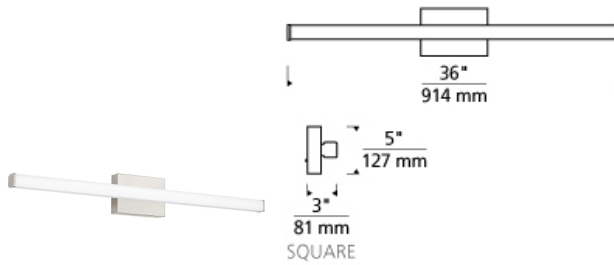

Lufe Square 36 Bath

LED ADA T20

DESCRIPTION

When a sleek, contemporary solution is in order, the Lufe Square rectilinear vanity bath light by Tech Lighting is the answer. Its soft, energy efficient integrated LED light delivers a 2700K or 3000K color temperature at 90 CRI. The lighting fixture's substantial, rectangular backplate cleanly cradles the Frosted Acrylic lens and complements the angular end caps along with cleverly hidden hardware to finish the look. The bath light comes with a choice of either a Polished Chrome or a Satin Nickel finish. Lufe Square is 5" high with a 3.2" extension, making it ADA compliant, and it's available in three lengths. 24", 36" and 48". Damp-rated and dimmable. LED includes 34.5 watt 2458 delivered lumens 90 CRI 2700K or 3000K LED module. Dimmable with a low-voltage electronic dimmer. Mounts vertically or horizontally. ADA compliant. 120v or 277v.

WEIGHT

3-3.5lb / 1.36-1.59kg ±

satin nickel

ORDERING INFORMATION

700BCLUF	SHAPE OR SIZE	LENGTH (A)	FINISH	LAMP
S	SQUARE	36 36"	C CHROME S SATIN NICKEL	0 INTEGRATED LED 90 CRI 2700K 120V 0 INTEGRATED LED 90 CRI 3000K 120V -277 INTEGRATED LED 90 CRI 2700K 277V -277 INTEGRATED LED 90 CRI 3000K 277V -LED927 INTEGRATED LED 90 CRI 2700K 120V -LED927-277 INTEGRATED LED 90 CRI 2700K 277V -LED930 INTEGRATED LED 90 CRI 3000K 120V -LED930-277 INTEGRATED LED 90 CRI 3000K 277V