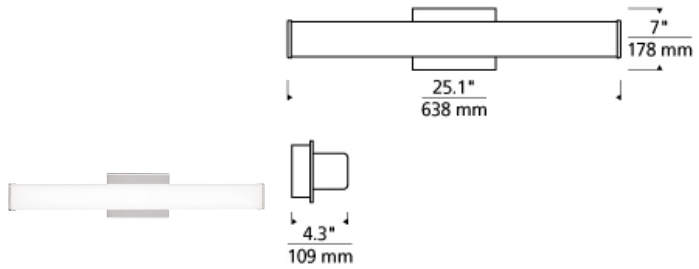

### DESCRIPTION

The Lynn bath bar by Tech Lighting is ultra-modern and ultra-sleek with its linear simple design. A sleek plate of glass floats in front of a special co-extruded remote phosphor LED channel providing a flawless, even illumination. Two length options allow this bath light to be adapted to powder room lighting as well as master bathroom lighting providing general illumination as well as ambient light. All fixture sizes are fully dimmable with your choice of integrated LED or incandescent lamping to create the desired ambiance in your unique space. The Lynn bath bar comes in three sleek modern finishes, Antique Bronze, Chrome and Satin Nickel all finishes further enhance this sleek linear bath bar. Includes 25 watt, 1092.4 delivered lumen, 2700K or 3000K LED module. May be mounted horizontally or vertically. Dimmable with most LED compatible ELV or triac dimmers. 277V compatible with 0-10V dimmers.

### WEIGHT

2.4-2.4lb / 1.09-1.09kg ±

antique bronze

satin nickel

chrome

### ORDERING INFORMATION

700BCLYNN	LENGTH (A)	COLOR	FINISH	LAMP
	25 25"	Y WHITE ACRYLIC W WHITE GLASS	Z ANTIQUE BRONZE C CHROME S SATIN NICKEL	INCANDESCENT 120V (T20) -LED927 LED 90 CRI 2700K 120V -LED927-277 LED 90 CRI 2700K 277V -LED930 LED 90 CRI 3000K 120V -LED930-277 LED 90 CRI 3000K 277V