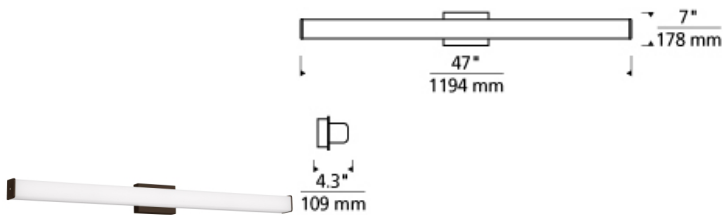

BATH COLLECTION

Lynn 48 Bath

DESCRIPTION

Sleek linear glass shade finished with metal end caps. Provides task and ambient light. Includes 45 watt, 2480 delivered lumen, 2700K or 3000K LED module. May be mounted horizontally or vertically. Dimmable with low-voltage electronic dimmer or triac dimmer.

INSTALLATION

This product can mount to either a 4" square electrical box with round plaster ring or an octagonal electrical box.

WEIGHT

3.5-4lb / 1.59-1.81kg ±

antique bronze chrome satin nickel

ORDERING INFORMATION

700BCLYNN	LENGTH (A)	COLOR	FINISH	LAMP
	48 48"	Y WHITE ACRYLIC	Z ANTIQUE BRONZE C CHROME S SATIN NICKEL	-LED927 LED 90 CRI 2700K 120V -LED927-277 LED 90 CRI 2700K 277V -LED930 LED 90 CRI 3000K 120V -LED930-277 LED 90 CRI 3000K 277V