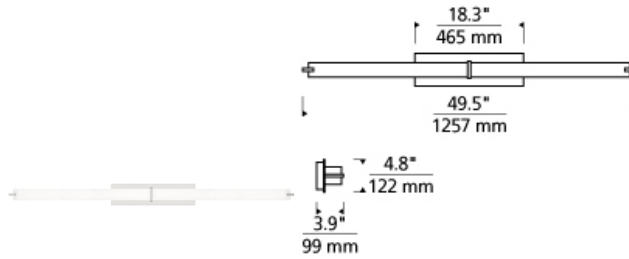

BATH COLLECTION

Metro Long Bath

DESCRIPTION

Rectilinear-shaped light bar with white acrylic shade and pressure-formed frame. Provides task and ambient light. Includes 49 watt, 2008 delivered lumen, 2700K or 3000K LED module. Dimmable with low-voltage electronic or triac dimmer. Mounts vertically or horizontally.

INSTALLATION

This product can mount to either a 4" square electrical box with round plaster ring or an octagonal electrical box. May be mounted horizontally or vertically. For wall mount use only.

WEIGHT

7-7.5lb / 3.18-3.4kg ±

acrylic lens

chrome

satin nickel

ORDERING INFORMATION

700BCMETL COLOR	FINISH	LAMP
Y WHITE ACRYLIC	C CHROME S SATIN NICKEL	-LED927 LED 90 CRI 2700K 120V -LED927-277 LED 90 CRI 2700K 277V -LED930 LED 90 CRI 3000K 120V -LED930-277 LED 90 CRI 3000K 277V