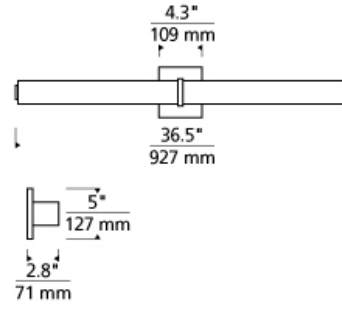

Milan 36 Bath

LED ADA T20

DESCRIPTION

The Milan bath bar by Tech Lighting is a modern rectilinear bath bar that features a clean and crisp design. The Milan is defined by a white acrylic inner shade enhanced by an beautiful opal etched outer glass shade. A discreet metal band further enhances the simple elegance of this bath bar. The Milan is available in two on-trend finishes, Satin Nickel and Chrome, each finish further enriches its contemporary style. The Milan bath bar ships with energy efficient integrated LED lamping, all lamping options are fully dimmable to create the desired ambiance in your special space. Includes 30 watt, 2514 delivered lumen, 3000K LED module. Can be mounted vertically or horizontally. Dimmable with low-voltage electronic dimmer.

INSTALLATION

This product can mount to either a 4" square electrical box with round plaster ring or an octagonal electrical box (not included).

WEIGHT

6.5-7lb / 2.95-3.18kg ±

chrome

satin nickel

ORDERING INFORMATION

700BCMLN	LENGTH (A)	COLOR	FINISH	LAMP
36	36"	W WHITE GLASS	C CHROME S SATIN NICKEL	-LED930 LED 90 CRI 3000K 120V (T24) -LED930-277 LED 90 CRI 3000K 277V

TECH LIGHTING®

7400 Linder Avenue
Skokie, Illinois 60077