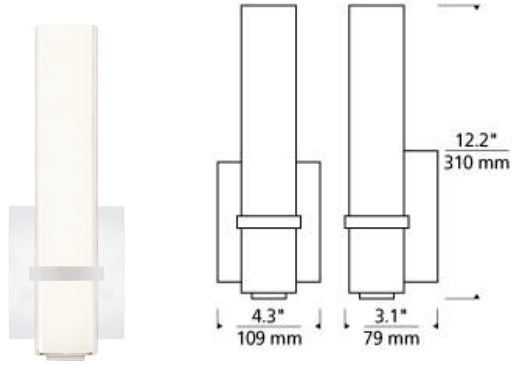

Milan II 13 Bath

LED ADA T20

DESCRIPTION

Clean and crisp by design, the Milan II by Tech Lighting is a modern LED bath bar elevated with an acrylic outer shade over an opal-etched inner shade elegantly finished with a metal center band. Offered in two popular sizes and three finishes, the Milan II is a great option for your bathroom or vanity with horizontal and vertical mounting options. Lamping options are compatible with most dimmers. Refer to Dimming Chart for more information. Includes 120 volt 13.2 watt, 705.2 delivered lumens, 3000K LED linear modules. Dimmable with most LED compatible ELV and TRIAC dimmers. 277V compatible with 0-10V dimmers. ADA compliant. Can be mounted vertically or horizontally.

INSTALLATION

This product can mount to either a 4" square electrical box with round plaster ring or an octagonal electrical box (not included).

WEIGHT

2.5-2.5lb / 1.13-1.13kg ±

chrome

satin nickel

ORDERING INFORMATION

700BCMLN	LENGTH (A)	COLOR	FINISH	LAMP
13	13"	Y ACRYLIC	C CHROME S SATIN NICKEL	-LED930 INTEGRATED LED 90 CRI 3000K 120V (T24) -LED930-277 INTEGRATED LED 90 CRI 3000K 277V

TECH LIGHTING®

7400 Linder Avenue
Skokie, Illinois 60077