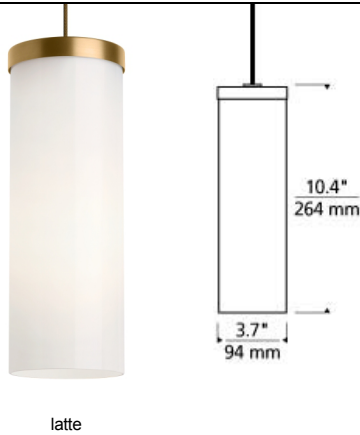

LOW - VOLTAGE PENDANTS

Mini Hudson Pendant LED SORAA T20

DESCRIPTION

The Mini Hudson Pendant light by Tech Lighting is simply sophisticated featuring a clean pure design and adorning metal cap detail. Scaling at 3.7" inches in width and 10.4" in length the Mini Hudson Pendant is ideal for kitchen island task lighting, bedroom lighting and home office lighting. Take the Mini Hudson Pendant into other spaces by pairing it with the Hudson Wall and Hudson Pendant also available from Tech Lighting. Available lamping options include LED or no-lamp allowing you the option to light this fixture with your preferred lamping. All lamping options are fully-dimmable to create the desired ambiance in your special space. For a list of compatible dimmers please refer to dimming chart for more information. Includes low-voltage, 50 watt halogen bi-pin lamp or 8 watt, 300 delivered lumen, 3000K, replaceable SORAA® LED module and six feet of field-cutable cable. Dimmable with low-voltage electronic or magnetic dimmer (based on the transformer). Works with SORAA.

latte

INSTALLATION

Socket terminates with FreeJack male connector, which may be installed into a system connector. Elements ordered with a system prefix include a connector for that system.

ACCESSORIES & OPTICAL CONTROLS

Low-voltage Swag Hook, Soraal Pendant Module

WEIGHT

1.64lb / 0.74kg ±

aged brass

antique bronze

ORDERING INFORMATION

700 SYSTEM	MHUD	COLOR	FINISH	LAMP
FJ	FREEJACK	W	R AGED BRASS	12 VOLT HALOGEN (T20)
KL	KABLE LITE		Z ANTIQUE BRONZE	-LEDS930 12 VOLT LED 90 CRI 3000K (T20/T24)
MP	MONOPOINT		C CHROME	-24 24 VOLT HALOGEN
MO	MONORAIL		S SATIN NICKEL	
MO2	TWO-CIRCUIT MONORAIL			