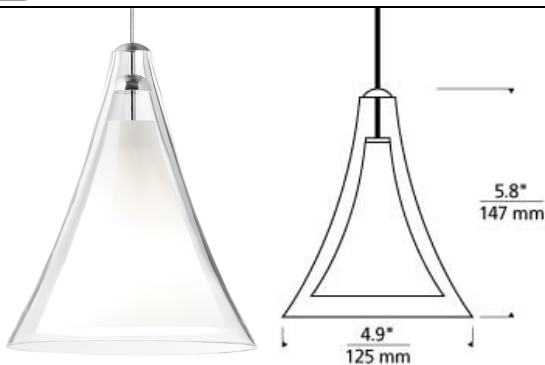

## Mini Melrose II Pendant LED SORAA T20

### DESCRIPTION

The Mini Melrose II pendant light from Tech Lighting features a graceful shape and conical inner diffuser. This modestly sized contemporary pendant boasts an artisanal crafted shade that adds dramatic impact without assertive size. To further compliment this contemporary styled pendant are three on trend color options along with three hardware finishes. Scaling at 5.8" in length and 4.9" in diameter this pendant is ideal for kitchen island task lighting, bedroom lighting flanking an end table and home office lighting. The Mini Melrose II ships with your choice of halogen or LED lamping, both options are fully dimmable to create the desired ambiance for your special space. Includes low-voltage, 35 watt halogen bi-pin lamp or 8 watt, 300 delivered lumen, 3000K replaceable LED SORAA® module and six feet of field-cutttable cable. Dimmable with low-voltage electronic or magnetic dimmer (based on the transformer). Works with SORAA.