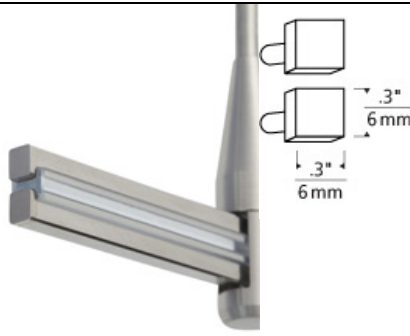

MONORAIL

MonoRail End Caps

DESCRIPTION

Decorative end caps fit into ends of MonoRail run for a finished look. Pair; order one pair for each end.

WEIGHT

0.01lb / 0kg ±

ORDERING INFORMATION

700MOCCAP FINISH

- Z ANTIQUE BRONZE
- C CHROME
- S SATIN NICKEL

TECH LIGHTING®

7400 Linder Avenue
Skokie, Illinois 60077

T 847.410.4400
F 847.410.4500

Tech Lighting, L.L.C.

700MOCCAP ____

FIXTURE TYPE: _____

JOB NAME: _____