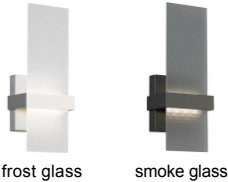

WALL COLLECTION

Mura Wall

LED ADA T20

DESCRIPTION

The Mura wall sconce light by Tech Lighting is modern, urbane and environmentally friendly, featuring an organic wave pattern that elegantly graces the sleek glass panel. This hand-carved glass or Veritas® ResinArt™ is not only beautiful it's also eco-friendly being composed of 40% recycled content. Lighting this wall sconce is a small LED light source neatly concealed behind the river inspired glass diffuser. The Mura is available in two modern colors, frost glass and smoke glass, and is finished in your choice of either satin nickel antique bronze. Mount this modern fixture in places such as hallways, bathrooms and closets. Your choice of LED lamping ships with the Mura saving you time and money, both LED options are fully dimmable to create the desired ambiance in your special space. Includes 8 watts 385.8 total delivered lumens, 3000K LED. Dimmable with most LED compatible ELV or Triac dimmers. ADA compliant. Mounts up only.

smoke glass

INSTALLATION

This product can mount to either a 4" square electrical box with round plaster ring or an octagonal electrical box (not included).

WEIGHT

2.5-3lb / 1.13-1.36kg ±

frost glass

smoke glass

ORDERING INFORMATION

700WSMUR COLOR	FINISH	LAMP
GF FROST GLASS	Z ANTIQUE BRONZE	-LED LED 80 CRI 3000V 120V
GK SMOKE GLASS	S SATIN NICKEL	-LED277 LED 80 CRI 3000V 277V

700WSMUR _____

FIXTURE TYPE: _____

JOB NAME: _____