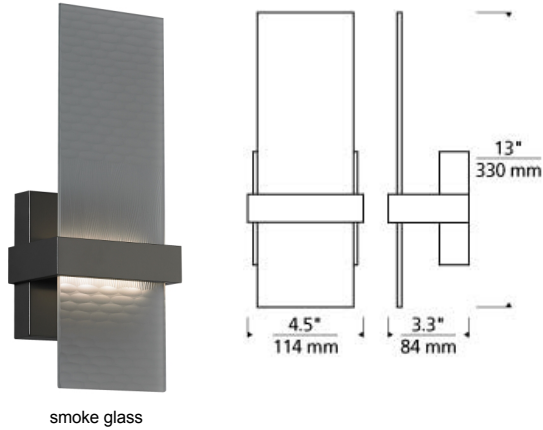

WALL COLLECTION

Mura Wall

LED ADA T20

DESCRIPTION

The Mura wall sconce light by Tech Lighting is modern, urbane and environmentally friendly, featuring an organic wave pattern that elegantly graces the sleek glass panel. This hand-carved glass or Veritas® ResinArt™ is not only beautiful it's also eco-friendly being composed of 40% recycled content. Lighting this wall sconce is a small LED light source neatly concealed behind the river inspired glass diffuser. The Mura is available in two modern colors, frost glass and smoke glass, and is finished in your choice of either satin nickel antique bronze. Mount this modern fixture in places such as hallways, bathrooms and closets. Your choice of LED lamping ships with the Mura saving you time and money, both LED options are fully dimmable to create the desired ambiance in your special space. Includes 8 watts 385.8 total delivered lumens, 3000K LED. Dimmable with most LED compatible ELV or Triac dimmers. ADA compliant. Mounts up only.

smoke glass

INSTALLATION

This product can mount to either a 4" square electrical box with round plaster ring or an octagonal electrical box (not included).

WEIGHT

2.5-3lb / 1.13-1.36kg ±

frost glass

smoke glass

ORDERING INFORMATION

700WSMUR COLOR	FINISH	LAMP
GF FROST GLASS	Z ANTIQUE BRONZE	-LED LED 80 CRI 3000V 120V
GK SMOKE GLASS	S SATIN NICKEL	-LED277 LED 80 CRI 3000V 277V

700WSMUR _____

FIXTURE TYPE: _____

JOB NAME: _____