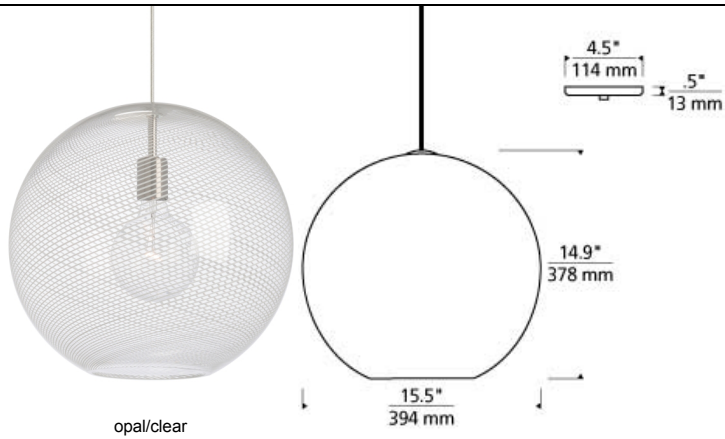

LINE - VOLTAGE PENDANTS / SUSPENSION

Palestra Pendant

DESCRIPTION

Venetian artisans work with white glass rods to meticulously create the tightly wound spiral effect that gives the Palestra pendant by Tech Lighting its most noticeable characteristic. These artisans leverage decades of craftsmanship to create a large perfectly round globe that is simply stunning. The large scale appearance of this pendant make it perfect for lighting applications such as living room lighting, bedroom lighting and home office lighting. Available lamping options include energy efficient LED or no-lamp, leaving you the option to light this fixture with your preferred lamping. Rated for (1) 120 volt, 60 watt E26 medium base lamp (Lamp Not Included). Fixture provided with six feet of field-cutable cable.

INSTALLATION

This product can mount to either a 4" square electrical box with round plaster ring or an octagon electrical box.

WEIGHT

11-12lb / 4.99-5.44kg ±

incandescent

ORDERING INFORMATION

700 SYSTEM	PALP	COLOR	FINISH	LAMP
TD	LINE-VOLTAGE PENDANTS/SUSPENSION	OC OPAL/CLEAR	S SATIN NICKEL	NO LAMP -LED830 LED MED. BASE G40 80 CRI 3000K 120V