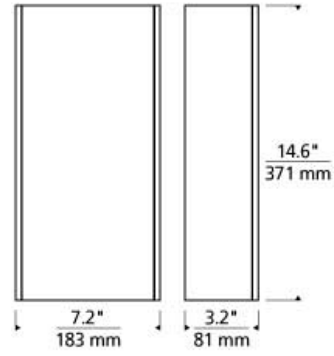

WALL COLLECTION

Playa Flush Wall LED ADA T20

DESCRIPTION

This artisan-inspired elegant Playa Wall Sconce by Tech Lighting features a half-cylinder shade designed with natural shells for a unique look. Rolled edges are set along a minimal metal base. Generously sized at 14" tall and offered in two fabric colors, Desert Clay and White, both with Satin Nickel hardware. Available with and without lamp. Mounts vertically only. Rated for (1) 75w max, E26 medium base T8 lamp (Not Included). LED version includes 16 watt, 1000 lumen, 2700K LED modules. LED version dimmable with low-voltage electronic dimmer. ADA compliant.

INSTALLATION

This product can mount to either a 4" square electrical box with round plaster ring or an octagonal electrical box (not included).

WEIGHT

5-5.5lb / 2.27-2.49kg ±

white

natural

white

ORDERING INFORMATION