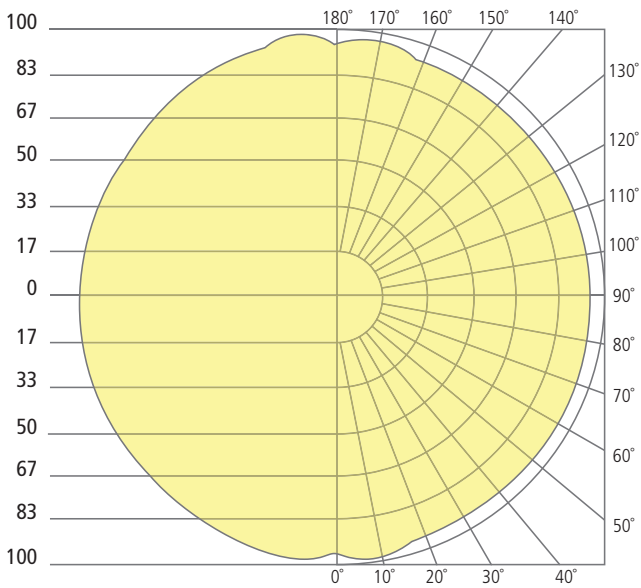

PORT 13 SQUARE WALL

The elegantly simple design of the Port outdoor wall sconce is completely backlit to create a soft glow of illumination enhancing the geometry of the fixture. The Port is available Round or Square and comes in two sizes (8", 13") to meet the architectural scale of its surroundings. Port wall sconces feature energy-efficient, fully dimmable integrated LED lighting. Available in three finishes: Black, Bronze and Charcoal.

* Visit techlighting.com for specific warranty limitations and details.

PORT 13 SQUARE
shown in black

PORT 13 SQUARE
shown in bronze

PORT 13 SQUARE
shown in charcoal

ORDERING INFORMATION

7000WPRT	SHAPE	CRI / CCT	LENGTH	LENS	FINISH	VOLTAGE	DISTRIBUTION	OPTIONS
	S SQUARE	930 90 CRI, 3000K	13 13"	F FROSTED	B BLACK Z BRONZE H CHARCOAL	UNV 120V-277V UNIVERSAL	S SYMMETRIC	NONE LF IN-LINE FUSE SP SURGE PROTECTION LFSP IN-LINE FUSE & SURGE PROTECTION

PORT 13 SQUARE WALL

Port 13 Square

PHOTOMETRICS*

*For latest photometrics, please visit www.techlighting.com/OUTDOOR

PORT 13 SQUARE

Total Lumen Output: 662
 Total Power: 32
 Luminaire Efficacy: 21
 Color Temp: 3000K
 CRI: 90
 BUG Rating: B0-U3-G1