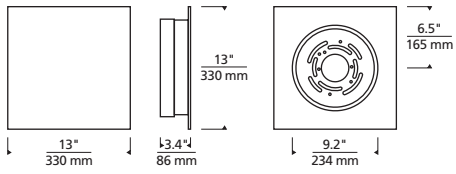

PORT 13 SQUARE WALL

Port 13 Square

PHOTOMETRICS*

*For latest photometrics, please visit www.techlighting.com/OUTDOOR

PORT 13 SQUARE

Total Lumen Output: 662
Total Power: 32
Luminaire Efficacy: 21
Color Temp: 3000K
CRI: 90
BUG Rating: B0-U3-G1