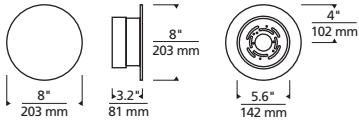

PORT 8 ROUND WALL

Port 8 Round

PHOTOMETRICS*

*For latest photometrics, please visit www.techlighting.com/OUTDOOR

PORT 8 ROUND

Total Lumen Output: 743
Total Power: 18
Luminaire Efficacy: 41
Color Temp: 3000K
CRI: 90
BUG Rating: B0-U3-G1