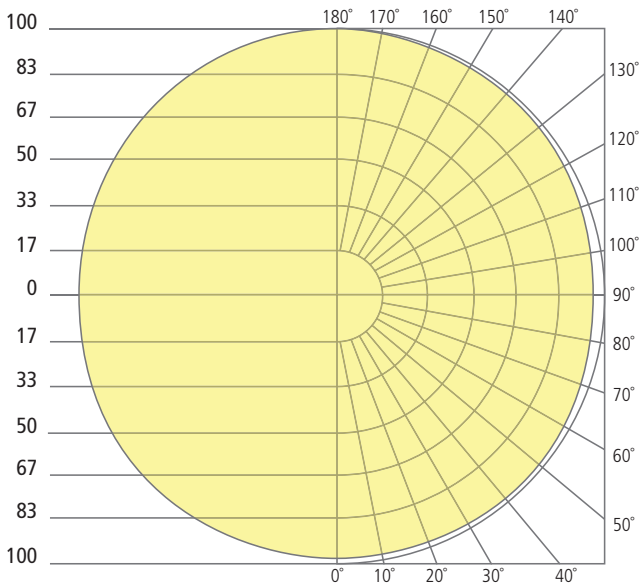

PORT 8 ROUND WALL

PHOTOMETRICS*

*For latest photometrics, please visit www.techlighting.com/OUTDOOR

PORT 8 ROUND

Total Lumen Output: 743
Total Power: 18
Luminaire Efficacy: 41
Color Temp: 3000K
CRI: 90
BUG Rating: B0-U3-G1

PROJECT INFO

FIXTURE TYPE & QUANTITY

JOB NAME & INFO

NOTES

GENERATION BRANDS
7400 Linder Avenue, Skokie, Illinois 60077

T 847.410.4400 F 847.410.4500

© 2017 Tech Lighting, L.L.C. All rights reserved. The "Tech Lighting" graphic is a registered trademark of Tech Lighting, L.L.C. Tech Lighting reserves the right to change specifications for product improvements without notification.