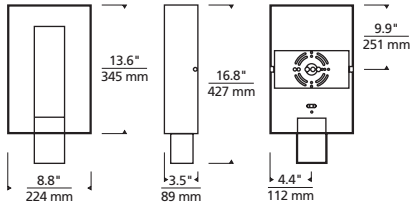

REFUGE SQUARE LARGE OUTDOOR

Refuge Square Large

PHOTOMETRICS*

*For latest photometrics, please visit www.techlighting.com/OUTDOOR

REFUGE SQUARE LARGE

Total Lumen Output:	1098
Total Power:	18
Luminaire Efficacy:	61
Color Temp:	2700K
CRI:	90
BUG Rating:	N/A

PROJECT INFO

FIXTURE TYPE & QUANTITY	JOB NAME & INFO	NOTES

GENERATION BRANDS
7400 Linder Avenue, Skokie, Illinois 60077

T 847.410.4400 F 847.410.4500