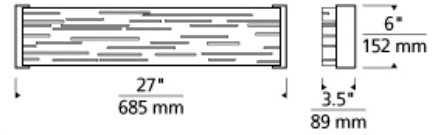

### DESCRIPTION

The Revel Linear Wall sconce light by Tech Lighting captures light in motion. The sleek metal surface is laser-cut with horizontal slots which allow light to shine through the inner White diffuser. Optional wood end caps complement the design with a touch of warmth in an unexpected way. A bottom glass diffuser provides a glare free wash of light onto surfaces below. This motion inspired sconce scales at 6" in width and 27" in length making it a great solution for bathroom lighting, hallway lighting and bedroom lighting flanking two end tables. For even further design freedom the Revel sconce can be mounted vertically or horizontally. Also included in the Revel family are three other complementary fixtures, Revel Linear Wall, Revel Pendant and Revel Linear suspension, simply search Revel Wall to find its closest relatives. Your choice of fully dimmable integrated LED lamping ships with the Revel saving you both time and money. Includes 19 watt, 541.5 total delivered lumen, 2700K LED module. Dimmable with low-voltage electronic dimmer. ADA compliant. Mounts horizontally or vertically.