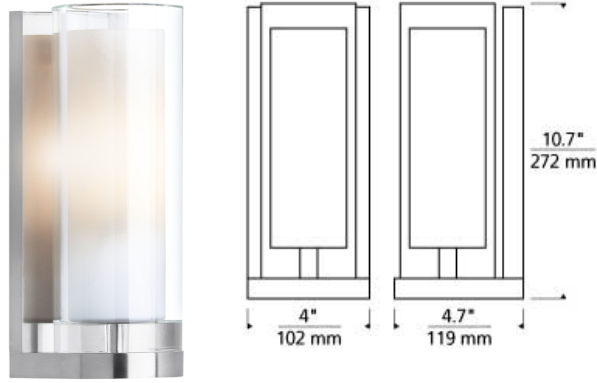

WALL COLLECTION

Sara Wall FL T20

DESCRIPTION

The Sara wall sconce light by Tech Lighting is simply elegant with its pure crystal shade and hand-blown glass diffuser. The Sara is cut from a solid block of crystal and formed into an elegant cylinder which surrounds the hand-blown inner white glass diffuser. This solid sconce sits on a die-cast metal base further enhancing the sophisticated and polished design. The Sara comes in three on-trend finishes Antique Bronze, Chrome and Satin Nickel. Scaling at 10.7" in length and 4.7" in width the Sara is ideal for bathroom vanities, hallway lighting and bedroom lighting flanking two end tables. Available lamping options include compact fluorescent no-lamp, leaving you the option to light this fixture with your preferred lamping. The Sara is one of two elegant fixtures in the Sara family, simple search for the Sara to find its closest family member. Instantly elevates any space. Rated for (1) 60w max, E26 medium based lamp (T10 lamp not included). Fluorescent includes 120 volt 26 watt GX24Q-3 base triple tube compact fluorescent lamp. May also be lamped with 32 watt GX24Q-3 base triple tube compact fluorescent lamp (not included). No Lamp version dimmable with standard incandescent dimmer.

clear

INSTALLATION

Mounts to a standard 4" square junction box with round plaster ring (provided by electrician).

WEIGHT

7-8lb / 3.18-3.63kg ±

clear

ORDERING INFORMATION

700WSSAR COLOR	FINISH	LAMP
C CLEAR	Z ANTIQUE BRONZE C CHROME S SATIN NICKEL	NO LAMP -CF COMPACT FLOURESCENT 120V