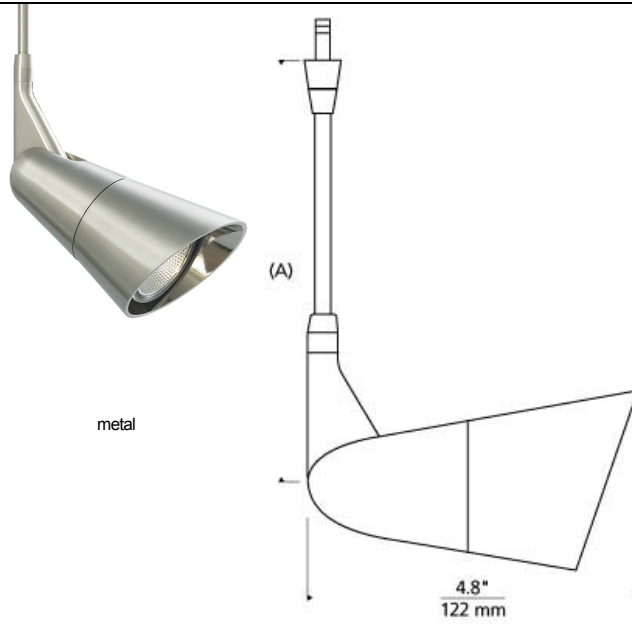

LOW - VOLTAGE HEADS

Scania Head T20

DESCRIPTION

The Scania display head by Tech Lighting is clean and modern with its European-inspired head. This chic display head puts light where you need it the most by allowing for a full 360° head rotation and 180° pivot to direct light beam in the desired direction. The Scania head is available in two modern body colors and can be customized to hang at four distinct stem lengths. Diversify the overall look and feel of the Scania by combining with the Monorail or Monopoint systems by Tech Lighting. This low-voltage display head is ideal for commercial lighting applications such as retail stores, libraries and galleries. The Scania accommodates a fully dimmable MR16 lamp that is sold separately. Head rotates 360°; pivots 180° to direct the beam. Includes Snap Louver Lens Holder. Can hold a single lens or louver (sold separately). Low-voltage, MR16 lamp of up to 50 watts (not included).

INSTALLATION

Socket terminates with FreeJack male connector, which may be installed into a system connector. Elements ordered with a system prefix include a connector for that system.

ACCESSORIES & OPTICAL CONTROLS

Eggcrate Louver

WEIGHT

0.64lb / 0.29kg ±

metal

ORDERING INFORMATION

700	SYSTEM	SCAN	LENGTH (A)	COLOR	FINISH	LAMP
FJ	FREEJACK		03 3"	L LINEN	S SATIN NICKEL	12 VOLT HALOGEN
MP	MONOPOINT		06 6"	M METAL		
MO	MONORAIL		12 12"			
MO2	TWO-CIRCUIT MONORAIL					

Note: MP includes 4" Round Flush Canopy.

TECH LIGHTING®

7400 Linder Avenue
Skokie, Illinois 60077

T 847.410.4400
F 847.410.4500

Tech Lighting, L.L.C.

700 ____ SCAN ____

FIXTURE TYPE: _____

JOB NAME: _____

NOTES: _____

_____

_____

©2018 Tech Lighting, L.L.C. All Rights Reserved. The "Tech Lighting" graphic is a registered trademark of Tech Lighting, L.L.C. Tech Lighting reserves the right to change specifications for product improvements without notification.