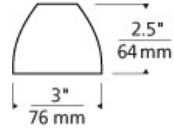

ACCESSORIES & OPTICAL CONTROLS

Soda Glass Shade

DESCRIPTION

Cone-shaped glass shade infused with bubbles. Includes Snap Louver Lens Holder. Can hold a single lens or louver. MR16 of up to 50 watts.

OTHER

Low-voltage MR16 lamp up to 50 watts (not included). The standard louver lens holders hold either one or two MR16 sized optical controls as noted.

ACCESSORIES & OPTICAL CONTROLS

Eggcrate Louver

WEIGHT

0.5lb / 0.23kg ±

ORDERING INFORMATION

700SDA	COLOR	FINISH
A	AMBER	Z ANTIQUE BRONZE
F	FROST	S SATIN NICKEL

TECH LIGHTING®

7400 Linder Avenue T 847.410.4400
Skokie, Illinois 60077 F 847.410.4500