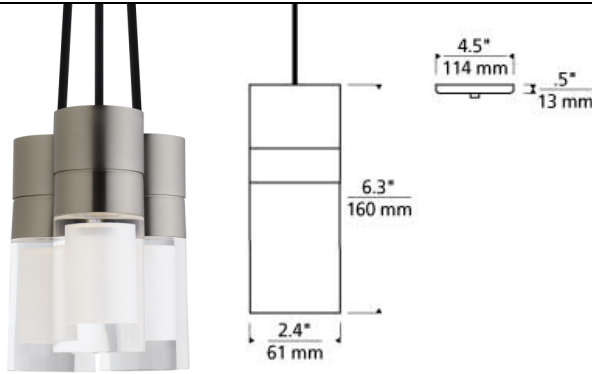

Sopra Pendant LED

DESCRIPTION

The Sopra Pendant light by Tech Lighting features an elegantly crafted sphere of laser etched pure optic crystal that has been shaped into a neat cylinder shade. A cleverly hidden powerful downward-firing LED illuminates the crystal within the minimalist socket and canopy. Further customize the Sopra by choosing from three finishes, each finish further enhances the elegance of this unique pendant. Modest in scale the Sopra is ideal for living room lighting, home office lighting and bedroom lighting. Carry the Sopra into other spaces with the Flush Mount fixture also available by Tech Lighting, simply search for the Sopra Pendant to find its closest relatives. The Sopra comes with energy efficient fully dimmable integrated LED lamping. Includes 120v 14.5 watt, 130 delivered lumens, 3000K LED module. Dimmable with low-voltage electronic or triac dimmer. Fixture provided with twelve feet of field cuttable cable.

WEIGHT

2.0-4.5lb / 0.91-2.04kg ±

clear

aged brass

clear 3-light

ORDERING INFORMATION

700	SYSTEM	SPRP	SHAPE OR SIZE	COLOR	FINISH	LAMP
TD	LINE-VOLTAGE PENDANTS/SUSPENSION	1	1-LITE PENDANT	C CLEAR	B BLACK	- INTEGRATED LED 90 CRI 2200K 120V (T24)
		3	3-LITE CHANDELIER	I BLACK/WHITE	R AGED BRASS	LED922
				U BLUE	B BLACK	- INTEGRATED LED 90 CRI 3000K 120V (T24)
				P COPPER	S SATIN NICKEL	LED930
				Y GRAY		- INTEGRATED 90 CRI WARM COLOR DIMMING 3000-LEDWD2200K 120V (T24)
				O ORANGE		- LED 90 CRI WARM COLOR DIMMING 3000K-2200K 120V LEDWD
				R RED		
				W WHITE		