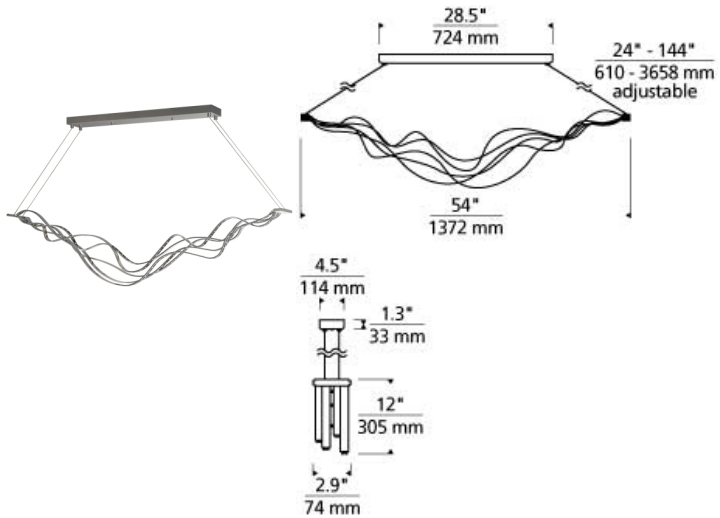

LINEAR SUSPENSION

Surge Linear Suspension LED T20

DESCRIPTION

The Surge linear suspension by Tech Lighting appears to float effortlessly with its smooth wavy lines. The graceful force of ocean waves is captured when gently undulating bands of downward and upward firing LED strips join to form a striking fixture capable of creating layers of illumination. Fixtures can be linked together end-to-end to create longer, continuous runs using the optional Mechanical Connector. The Surge fixture spans 54" in length making it ideal for conference room lighting, foyer lighting and a host of commercial and residential lighting applications. Your choice of fully dimmable LED lamping ships with the Surge saving you both time and money. Downward and upward facing LED strips provides downlight and uplight to create layers of illumination. To empower lighting designers to create unique applications, fixtures can be linked together end-to-end to create longer, continuous runs using optional Mechanical Connector. Includes 75 watts of LED (63 watts, of downlight and 12 watts of uplight) 2694 total delivered lumens, 3000K. Ships with 12 ft of field-cuttable cable. Dimmable with most LED compatible ELV or Triac dimmers. 277V compatible with 0-10V dimmer.

INSTALLATION

This product can mount to either a 4" square electrical box with round plaster ring or an octagonal electrical box (not included).

WEIGHT

21.00-22lb / 9.53-9.98kg ±

satin nickel

white

ORDERING INFORMATION