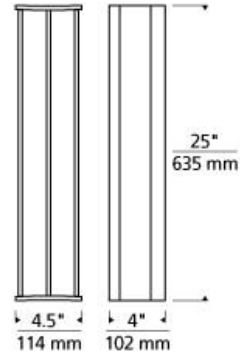

Timbre Wall LED T20

DESCRIPTION

The Timbre Wall light by Tech Lighting showcases modern deconstruction through a minimalist design style showcasing beautiful vertical lines of pure light. Each triangular arm features acrylic-lensed LED's for diffused light and dramatic effect in any space. This modern wall mount light fixture is available in your choice of two on-trend finish options, Matt White and Matt Black. The Timbre can carry into other areas of your space as this collection is available in a linear suspension and pendant design. The integrated acrylic-lensed LED lamps are fully dimmable to create the desired ambiance using a low-voltage ELV or Triac dimmer. Includes 32 watt, 2165.2 total delivered lumens, 3000K LED module. Dimmable with low-voltage electronic dimmer. ADA compliant.

INSTALLATION

This product can mount to either a 4" square electrical box with round plaster ring or an octagonal electrical box (not included).

WEIGHT

5.0-5.5lb / 2.27-2.49kg ±

matte black

matte white

ORDERING INFORMATION