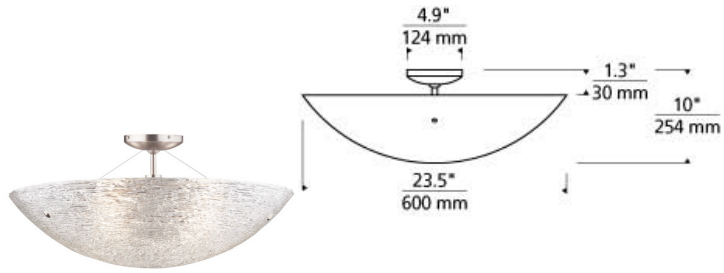

FLUSH & SEMI-FLUSH MOUNT

Trace Large Semi-Flush Mount FL EN★ T20

DESCRIPTION

Modern in nature and simple in style the Trace ceiling flush mount by Tech Lighting features streams of Italian piped glass that have been formed into a bowl shape. To further accentuate the graceful glass formation are two metal details that add a touch of character and charm. This elegant flush mount is available in two distinct sizes, small and large, making it ideal for family room lighting, bedroom lighting and bathroom lighting. Available lamping options include energy efficient LED or no-lamp, leaving you the option to light this fixture with your preferred lamping. LED lamping version is fully dimmable to create the desired ambiance in your unique space. No matter the application the Trace will add a touch of modern elegance and sophistication to your special space. Creates an unmistakable sparkle in any space. Rated for (4) 60w max, E26 medium based lamps. LED version includes (4) 9.5w, 800 delivered lumens, 2700K, medium base LED A19 lamps. LED dimmable with LED compatible dimmer.

crystal

INSTALLATION

This product can mount to either a 4" square electrical box with round plaster ring or an octagonal electrical box (not included).

WEIGHT

10-12lb / 4.54-5.44kg ±

crystal

ORDERING INFORMATION