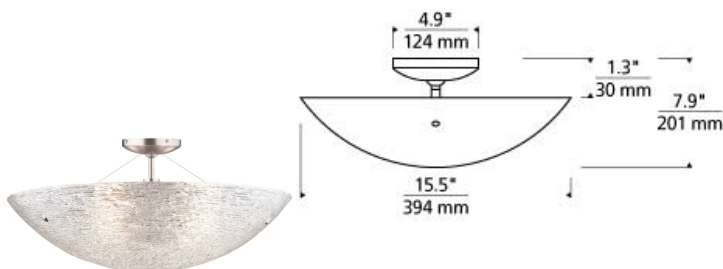

# Trace Small Semi-Flush Mount

FL EN★ T20

## DESCRIPTION

Modern in nature and simple in style the Trace ceiling flush mount by Tech Lighting features streams of Italian piped glass that have been formed into a bowl shape. To further accentuate the graceful glass formation are two metal details that add a touch of character and charm. This elegant flush mount is available in two distinct sizes, small and large, making it ideal for family room lighting, bedroom lighting and bathroom lighting. Available lamping options include energy efficient LED or no-lamp, leaving you the option to light this fixture with your preferred lamping. LED lamping version is fully dimmable to create the desired ambiance in your unique space. No matter the application the Trace will add a touch of modern elegance and sophistication to your special space. Creates an unmistakable sparkle in any space. Rated for (2) 60w max, E26 medium based lamps. LED version includes (2) 9.5w, 800 delivered lumens, 2700K, medium base LED A19 lamps. LED dimmable with LED compatible dimmer.

## WEIGHT

6-8lb / 2.72-3.63kg ±

crystal