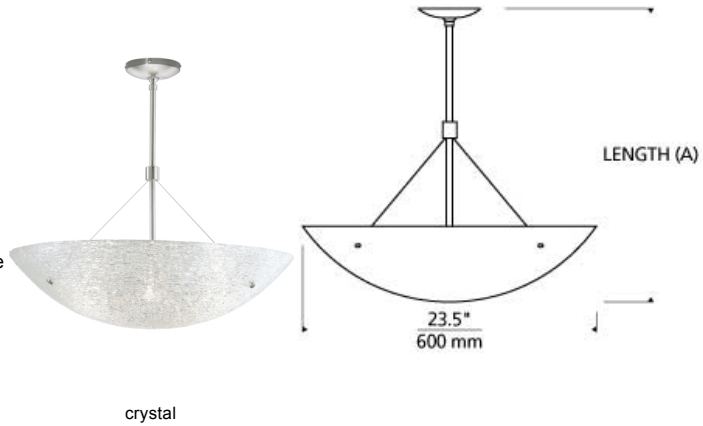

LINE - VOLTAGE PENDANTS / SUSPENSION

Trace Suspension 23 LED T20

DESCRIPTION

Modern in design and simple in style the Trace chandelier by Tech Lighting features streams of Italian piped glass that have been formed into a bowl shape. To further accentuate the graceful glass formation are two metal details that add a touch of character and charm. This elegant chandelier is available in two distinct sizes, small and large, making it ideal for dining room lighting, bedroom lighting and bathroom lighting. Available lamping options include a fully-dimmable energy efficient LED or no-lamp, leaving you the option to light this fixture with your preferred lamping. No matter the application the Trace chandelier will add a pop of modern elegance and sophistication to your special space. Rated for (4) 60 watt max, E26 medium base lamps (Lamp Not Included). LED includes (4) 120 volt 9.5 watt, 1800 delivered lumens, 2700K, medium base LED A19 lamps. Dimmable with most LED compatible ELV and TRIAC dimmers.

INSTALLATION

This product can mount to either a 4" square electrical box with round plaster ring or an octagonal electrical box (not included).

WEIGHT

23.5lb / 10.66kg ±

crystal

crystal

ORDERING INFORMATION

700TRAS	SHAPE OR SIZE	LENGTH (A)	COLOR	FINISH	LAMP
23	23" DIAMETER	24 24" 36 36"	C CRYSTAL	S SATIN NICKEL	NO LAMP -LED927 A19 LED 90 CRI 2700K 120V (T20/T24)

TECH LIGHTING®

7400 Linder Avenue T 847.410.4400
Skokie, Illinois 60077 F 847.410.4500