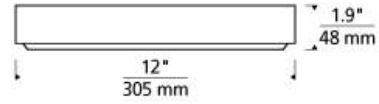

Wynter Round 12 Flush Mount

LED ADA T20

DESCRIPTION

The Wynter Round light by Tech Lighting features a modern minimalist design that exudes from this versatile and efficient LED wall sconce. A precisely executed acrylic shade provides an incredibly smooth wash of light as it is intentionally interrupted by negative space in the center of the fixture for visual contrast. The Wynter Round scales at three distinct sizes making it an ideal solution for bathroom lighting, closet lighting and bedroom lighting flanking two end tables. The Wynter Round is one of three fixtures in the Wynter family, simply search Wynter Round to find its closest relatives. Your choice of fully dimmable LED lamping ships with this fixture saving you both time and money. Includes 40 watt, 829.5 total delivered lumen, 3000K LED. Dimmable with low-voltage electronic dimmer. May be wall or ceiling mounted. Suitable for wet locations. ADA compliant.

INSTALLATION

This product can mount to either a 4" square electrical box with round plaster ring or an octagonal electrical box (not included).

WEIGHT

4-5lb / 1.81-2.27kg ±

antique bronze
medium

satin nickel
medium