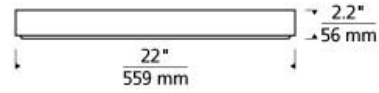

FLUSH & SEMI-FLUSH MOUNT

Wynter Round 22 Flush Mount LED ADA T20

DESCRIPTION

The Wynter Round light by Tech Lighting features a modern minimalist design that exudes from this versatile and efficient LED wall sconce. A precisely executed acrylic shade provides an incredibly smooth wash of light as it is intentionally interrupted by negative space in the center of the fixture for visual contrast. The Wynter Round scales at three distinct sizes making it an ideal solution for bathroom lighting, closet lighting and bedroom lighting flanking two end tables. The Wynter Round is one of three fixtures in the Wynter family, simply search Wynter Round to find its closest relatives. Your choice of fully dimmable LED lamping ships with this fixture saving you both time and money. Includes 60 watt, 1869 total delivered lumen, 3000K LED. Dimmable with low-voltage electronic dimmer. May be wall or ceiling mounted. Suitable for wet locations. ADA compliant.

INSTALLATION

This product can mount to either a 4" square electrical box with round plaster ring or an octagonal electrical box (not included).

WEIGHT

6.5-7.5lb / 2.95-3.4kg ±

satin nickel
large

ORDERING INFORMATION