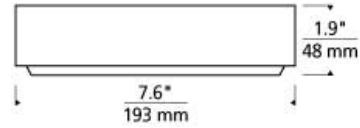

## DESCRIPTION

The Wynter Round light by Tech Lighting features a modern minimalist design that exudes from this versatile and efficient LED wall sconce. A precisely executed acrylic shade provides an incredibly smooth wash of light as it is intentionally interrupted by negative space in the center of the fixture for visual contrast. The Wynter Round scales at three distinct sizes making it an ideal solution for bathroom lighting, closet lighting and bedroom lighting flanking two end tables. The Wynter Round is one of three fixtures in the Wynter family, simply search Wynter Round to find its closest relatives. Your choice of fully dimmable LED lamping ships with this fixture saving you both time and money. Small includes 21 watt, 404.1 total delivered lumen, 3000K LED. Dimmable with low-voltage electronic dimmer. May be wall or ceiling mounted. Suitable for wet locations. ADA compliant.

## WEIGHT

2-3lb / 0.91-1.36kg ±

antique bronze  
small

satin nickel  
small