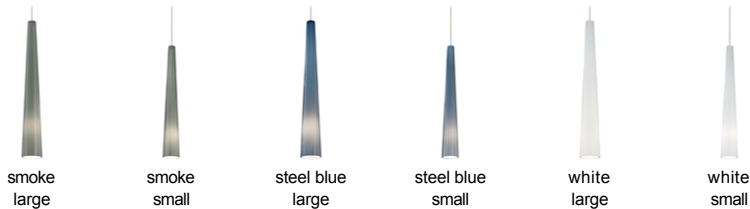

WEIGHT

2.02lb / 0.92kg ±

ORDERING INFORMATION

700	SYSTEM	ZEN	SHAPE OR SIZE	COLOR	FINISH	LAMP
FJ	FREEJACK		L LARGE	K SMOKE	Z ANTIQUE BRONZE	12 VOLT HALOGEN (T20)
MP	MONOPOINT		S SMALL	U STEEL BLUE	C CHROME	-LEDS930 12 VOLT LED 90 CRI 3000K (T20/T24)
MO	MONORAIL			W WHITE	S SATIN NICKEL	-24 24 VOLT HALOGEN
MO2	TWO-CIRCUIT MONORAIL					

Note: MP includes 4" Round Flush Canopy. Note: MP includes 4 Round Flush Canopy.

Chrome not offered on Monorail & Two~Circuit Monorail.