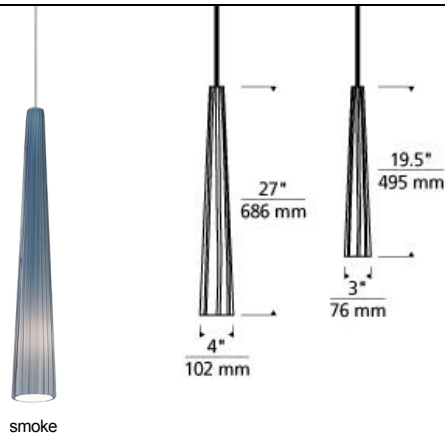

### DESCRIPTION

The Zenith pendant light by Tech Lighting features a slender, organic-shaped glass shade that exudes drama and sophistication. Vertical stringers add depth and dimension to the elongated shape while three fresh colors further enhance the contemporary design of the Zenith pendant. The concealed laming provides a punch of task lighting to surfaces below making this pendant ideal for kitchen island task lighting, hallway lighting and bedroom lighting flanking an end table. The Zenith is available in two distinct sizes to accommodate your unique design applications. Your choice of halogen or LED lamping ships with the Zenith saving you time and money, either lamping option is fully dimmable to create the desired ambiance in your special space. Includes low-voltage, 50 watt halogen bi-pin lamp or 8 watt, 300 delivered lumen, 3000K, replaceable SORAA® LED module and six feet of field-cutttable cable. Dimmable with low-voltage electronic or magnetic dimmer (based on the transformer). Works with SORAA.