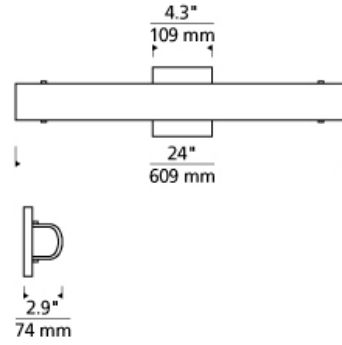

Zuka 24 Bath

DESCRIPTION

The Zuka bath light by Tech Lighting is sophisticated yet simple with its chic perforated outer metal detail and sugar glass shade. The frosted glass diffuser provides a sweet touch of elegance while the perforated metal detail offers a sleek contemporary appearance. The Zuka is available in two on trend finishes, Satin Nickel or Polished Chrome each finish further enhances the sophisticated appeal of this bath bar. The Zuka is available in either a 24" or 36" length and ships with energy efficient integrated LED lamping, all lamping options are fully dimmable to create the desired ambiance in your special space. Perforated Metal version includes 20 watt, 743 delivered lumens, 3000K LED linear modules. Glass version includes 20 watt, 1487 delivered lumens, 3000K LED linear modules. Dimmable with low-voltage electronic dimmer. ADA compliant.

INSTALLATION

This product can mount to either a 4" square electrical box with round plaster ring or an octagonal electrical box (not included).

WEIGHT

3.0-3.5lb / 1.36-1.59kg ±

metal

white glass

ORDERING INFORMATION

700BCZKA	LENGTH (A)	COLOR	FINISH	LAMP
24	24"	T METAL W WHITE GLASS	C CHROME S SATIN NICKEL	-LED930 LED 90 CRI 3000K 120V -LED930-277 LED 90 CRI 3000K 277V

TECH LIGHTING®

7400 Linder Avenue T 847.410.4400
Skokie, Illinois 60077 F 847.410.4500