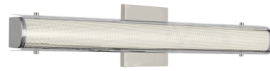

Zuka 24 Bath

DESCRIPTION

The Zuka bath light by Tech Lighting is sophisticated yet simple with its chic perforated outer metal detail and sugar glass shade. The frosted glass diffuser provides a sweet touch of elegance while the perforated metal detail offers a sleek contemporary appearance. The Zuka is available in two on trend finishes, Satin Nickel or Polished Chrome each finish further enhances the sophisticated appeal of this bath bar. The Zuka is available in either a 24" or 36" length and ships with energy efficient integrated LED lamping, all lamping options are fully dimmable to create the desired ambiance in your special space. Perforated Metal version includes 20 watt, 743 delivered lumens, 3000K LED linear modules. Glass version includes 20 watt, 1487 delivered lumens, 3000K LED linear modules. Dimmable with low-voltage electronic dimmer. ADA compliant.

INSTALLATION

This product can mount to either a 4" square electrical box with round plaster ring or an octagonal electrical box (not included).

WEIGHT

3.0-3.5lb / 1.36-1.59kg ±

metal

white glass

ORDERING INFORMATION

700BCZKA	LENGTH (A)	COLOR	FINISH	LAMP
24	24"	T METAL W WHITE GLASS	C CHROME S SATIN NICKEL	-LED930 LED 90 CRI 3000K 120V -LED930-277 LED 90 CRI 3000K 277V

TECH LIGHTING®

7400 Linder Avenue T 847.410.4400
Skokie, Illinois 60077 F 847.410.4500