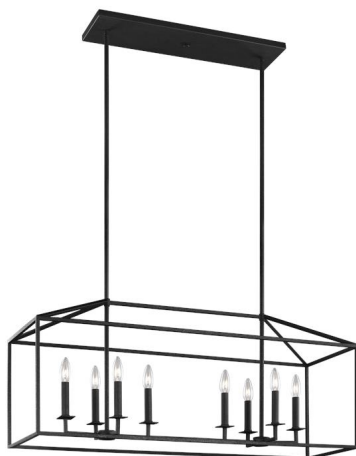

GENERATION LIGHTING

6615008EN-839: Eight Light Island Pendant

Dimensions:

Length:	40"	Overall Height:	60 3/4"
Width:	12"	Wire:	120" (color/Black)
Height:	16 3/4"	Mounting Proc.:	Single Cap Nut
Weight:	15.9 lbs.	Connection:	Mounted To Box

Bulbs:

8 - LED Candelabra Torpedo 3.5w Max. 120v - included

Features:

- ENERGY STAR® Qualified
- LED Bulbs are an efficient, versatile and durable light source that deliver exceptional performance.
- Meets Title 24 energy efficiency standards
- Title 24 compliant when used with included Joint Appendix (JA8) approved lamp.

Collection: Perryton

Includes two sets of candle covers in Blacksmith and Chrome finishes.

UPC #:785652031588

Finish: Blacksmith (839)

Backplate / Canopy Details:

Type	Height / Length	Width	Depth	Diameter	Outlet Box Up	Outlet Box Down
Canopy	24	5 3/4	3/4			