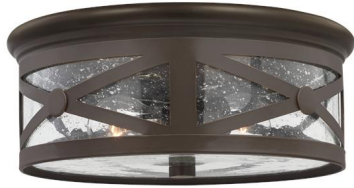

GENERATION LIGHTING

7821402-71: Two Light Outdoor Ceiling Flush Mount

Dimensions:

Diameter: 13" **Wire:** 6" (color/Black/White)
Height: 5 1/2" **Mounting Proc.:** Key Slots
Weight: 4.8 lbs. **Connection:** Mounted To Box

Bulbs:

2 - Medium A19 60w Max. 120v - Not included

Features:

- Clear bulb(s) recommended for this fixture
- Easily converts to LED with optional replacement lamps
- Meets Title 24 energy efficiency standards
- Title 24 compliant if used with Joint Appendix (JA8) approved light bulbs listed in the California Energy Commission Appliance database.

Material List:

1 Body - Aluminum - Antique Bronze

Safety Listing:

Safety Listed for Damp Locations

Instruction Sheets:

Trilingual (English, Spanish, and French) (990C7821402-LKV)

Collections: Outdoor Ceiling (Primary)
Lakeview

UPC #:785652273407

Finish: Antique Bronze (71)

Shade / Glass / Diffuser Details:

Part	Material	Finish	Quantity	Item Number	Length	Width	Height	Diameter	Fitter Diameter	Shade Top Length	Shade Top Width	Shade Top Diameter
Shade	Glass	Clear Seeded	1									