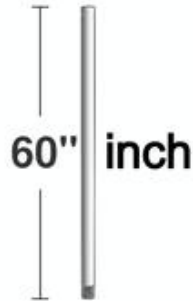

DR60BS: 60" Downrod - Brushed Steel

Dimensions:

Material List:

UPC #:026586941667

Finish: Brushed Steel (BS)

Shipping Information:

Package Type	Product #	Quantity	UPC	Length	Width	Height	Cube	Weight	Fr. Class	UPS Ship
Individual	DR60BS	1	026586941667	60	1.2	1.1	0.046	3.4	60	Yes
Master Pack		12	10026586941664	61.1	7.6	2.6	0.699	42.4	60	Yes
NJ Pallet		120		72	40	48	80	424		No
NV Pallet		600		72	40	48	80	424		No