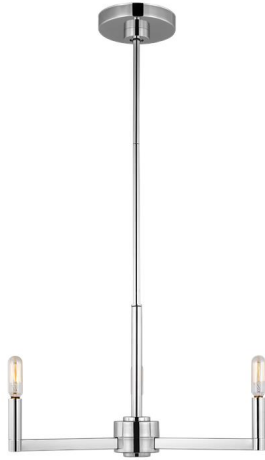

## 3164203-05: Three Light Chandelier

**Collection:** Fullton  
**UPC #:** 785652123856  
**Finish:** Chrome (05)

### Dimensions:

**Diameter:** 20"      **Overall Height:** 53 7/8"  
**Width:** 20"      **Wire:** 120" (color/Clear Silver)  
**Height:** 10 1/2"      **Mounting Proc.:** Screw Collar - Stem  
**Connection:** Mounted To Box

### Features:

- Easily converts to LED with optional replacement lamps
- Sloped ceiling mounting hardware included
- Meets Title 24 energy efficiency standards
- Title 24 compliant if used with Joint Appendix (JA8) approved light bulbs listed in the California Energy Commission Appliance database.

### Material List:

1 Body - Steel - Chrome  
 3 12" Stem - Steel - Chrome  
 1 6" Stem - Steel - Chrome