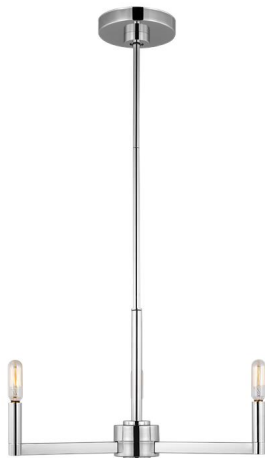

GENERATION LIGHTING

3164203EN-05: Three Light Chandelier

Dimensions:

Diameter: 10" **Overall Height:** 53 7/8"
Width: 10" **Wire:** 120" (color/Clear Silver)
Height: 10 1/2" **Mounting Proc.:** Screw Collar - Stem
Connection: Mounted To Box
Watts: 3.5
Lumens: 350

Bulbs:

3 - LED Candelabra Torpedo 3.5w Max. 120v - included

Features:

- ENERGY STAR® Qualified
- LED Bulbs are an efficient, versatile and durable light source that deliver exceptional performance.
- Sloped ceiling mounting hardware included
- Meets Title 24 energy efficiency standards
- Title 24 compliant when used with included Joint Appendix (JA8) approved lamp.

Collection: Fullton

UPC #:785652128332

Finish: Chrome (05)

Material List:

1 Body - Steel - Chrome
 3 12" Stem - Steel - Chrome
 1 6" Stem - Steel - Chrome

Safety Listing:

Safety Listed for Damp Locations

Backplate / Canopy Details:

Type	Height / Length	Width	Depth	Diameter	Outlet Box Up	Outlet Box Down
Canopy	7/8			4 7/8		

Replacement Bulb Data:

Product #			Type	Base	Watts	Watts Consumed	Volts	Hours	Lumens	Temp (°K)	CRI
LTB10C35027CB	Clear Glass Lens		Torpedo	E12 Candelabra	3.5	3.5	120v	25000	350 360°	2700	90