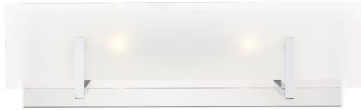

GENERATION LIGHTING

4430802-05: Two Light Wall / Bath

Collection: Syll

Modern wall fixture with geometric frosted glass shades perfect for the bathroom.

Easily converts to LED with optional replacement lamps

Available in two finishes: Brushed Nickel and Chrome

Assortment includes: one-,two-, three- and four-light vanity fixtures.

Damp Rated

UPC #:785652077579

Finish: Chrome (05)

Dimensions:

Width: 18" **Extends:** 3 7/8"
Height: 5 1/2" **Wire:** 6 1/2" (color/Black/White)
Weight: 3.3 lbs. **Mounting Proc.:** Screw(s)
Connection: Mounted To Box

Bulbs:

2 - Candelabra Torpedo 40w Max. 120v - Not included

Features:

- Meets American with Disabilities Act standard extension requirements
- Easily converts to LED with optional replacement lamps
- Meets Title 24 energy efficiency standards
- Title 24 compliant if used with Joint Appendix (JA8) approved light bulbs listed in the California Energy Commission Appliance database.

Material List:

1 Body - Steel - Chrome

Safety Listing:

Safety Listed for Damp Locations

Instruction Sheets:

Trilingual (English, Spanish, and French) (990W4_3080_-SYL)

Shade / Glass / Diffuser Details:

Part	Material	Finish	Quantity	Item Number	Length	Width	Height	Diameter	Fitter Diameter	Shade Top Length	Shade Top Width	Shade Top Diameter
Shade	Glass	Clear Highlighted Satin Etched	1	G560375-675		18	4 3/8					