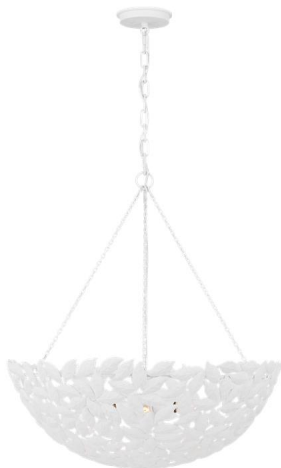

## AP1186TXW: Large Pendant

**Collection:** Kelan

cETL listed for damp locations

Supplied with 15 feet of wire

**UPC #:**014817621792

**Finish:** Textured White (TXW)

### Dimensions:

**Diameter:** 23 3/4"

**Width:** 23 3/4"

**Height:** 32 7/8"

**Weight:** 15.2 lbs.

**Overall Height:** 94 5/8"

**Wire:** 180" (color/Clear Silver)

**Chain:** 60"

### Features:

- This product may be mounted on a sloped ceiling
- Easily converts to LED with optional replacement lamps
- Meets Title 24 energy efficiency standards
- Title 24 compliant if used with Joint Appendix (JA8) approved light bulbs listed in the California Energy Commission Appliance database.

### Shade / Glass / Diffuser Details:

Part	Material	Finish	Quantity	Item Number	Length	Width	Height	Diameter	Fitter Diameter	Shade Top Length	Shade Top Width	Shade Top Diameter
Shade	Steel	Textured White	1				10	32				