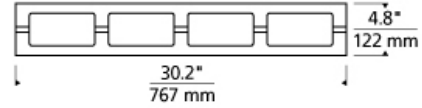

### DESCRIPTION

The Arris LED bath light from Tech Lighting is a modern take on the classic three-, four-, and five-light vanity light fixtures. Featuring a handsome full-length backplate in your choice of high quality metallic finishes, its crisp metal details complement its frosted rectangular molded glass shades for a tailored, sophisticated look which fits design aesthetics ranging from clean contemporary to warm contemporary. In addition to each Arris bath light fixture being able to be mounted horizontally above a mirror, they also can be mounted vertically flanking a mirror or as a wall sconce light and are fully dimmable for creating the desired ambiance. Includes 40 watt, 1720 delivered lumen, 2700K LED module. Mounts horizontally or vertically. ADA compliant. Dimmable with low-voltage electronic dimmer.